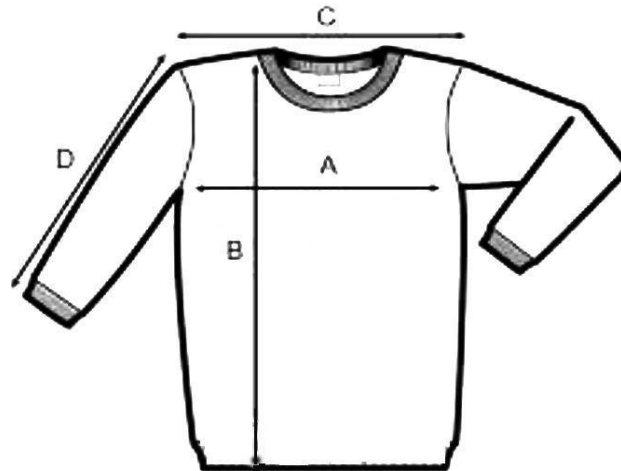

## SIZE CHART FROM SX TO XL

SIZE	XS	S	M	L	XL
CHEST A (cm)	48	49	51,5	54	56,5
LENGTH FROM THE SHOULDER B (cm)	60,5	62	64,5	66,5	69
SHOULDERS C (cm)	38,5	39,5	41,5	43	44,5
SLEEVE LENGTH D (cm)	61	63	64	65	66

## HOW WE TAKE THE MEASURES

The image shown here is for illustrative purpose only, it does not correspond to the real item on sale